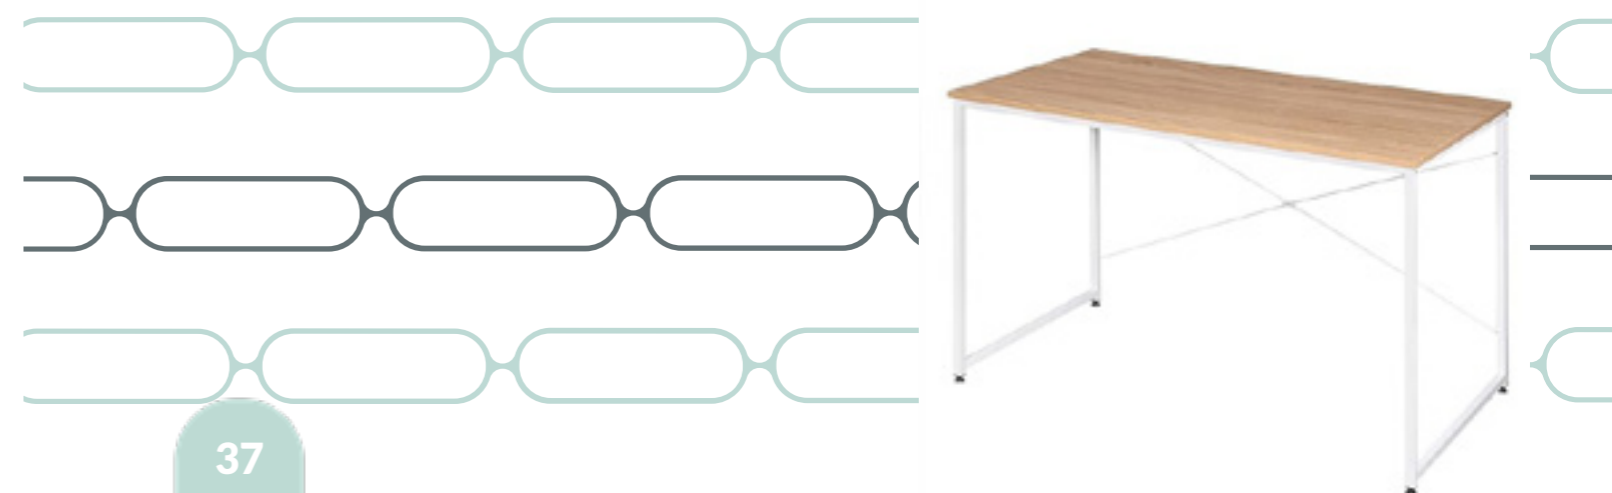

# DIRECTOR

TAUPE metal/madera  
REF. 12013168

BLANCO madera/metal  
REF. 12013173

36

37