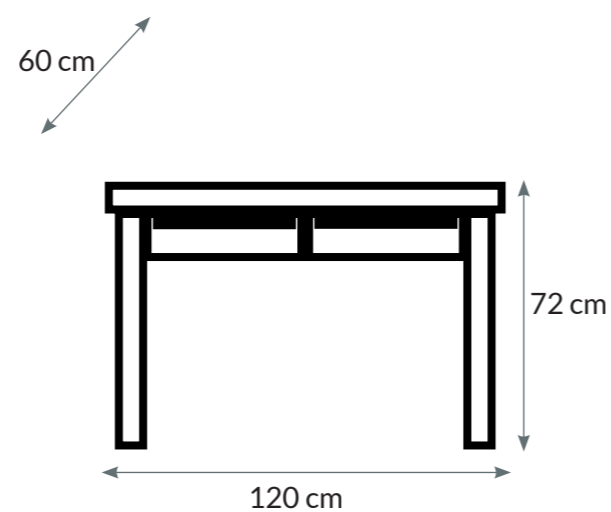

# DIRECTOR

TAUPE metal/madera  
REF. 12013168

BLANCO madera/metal  
REF. 12013173

36

37